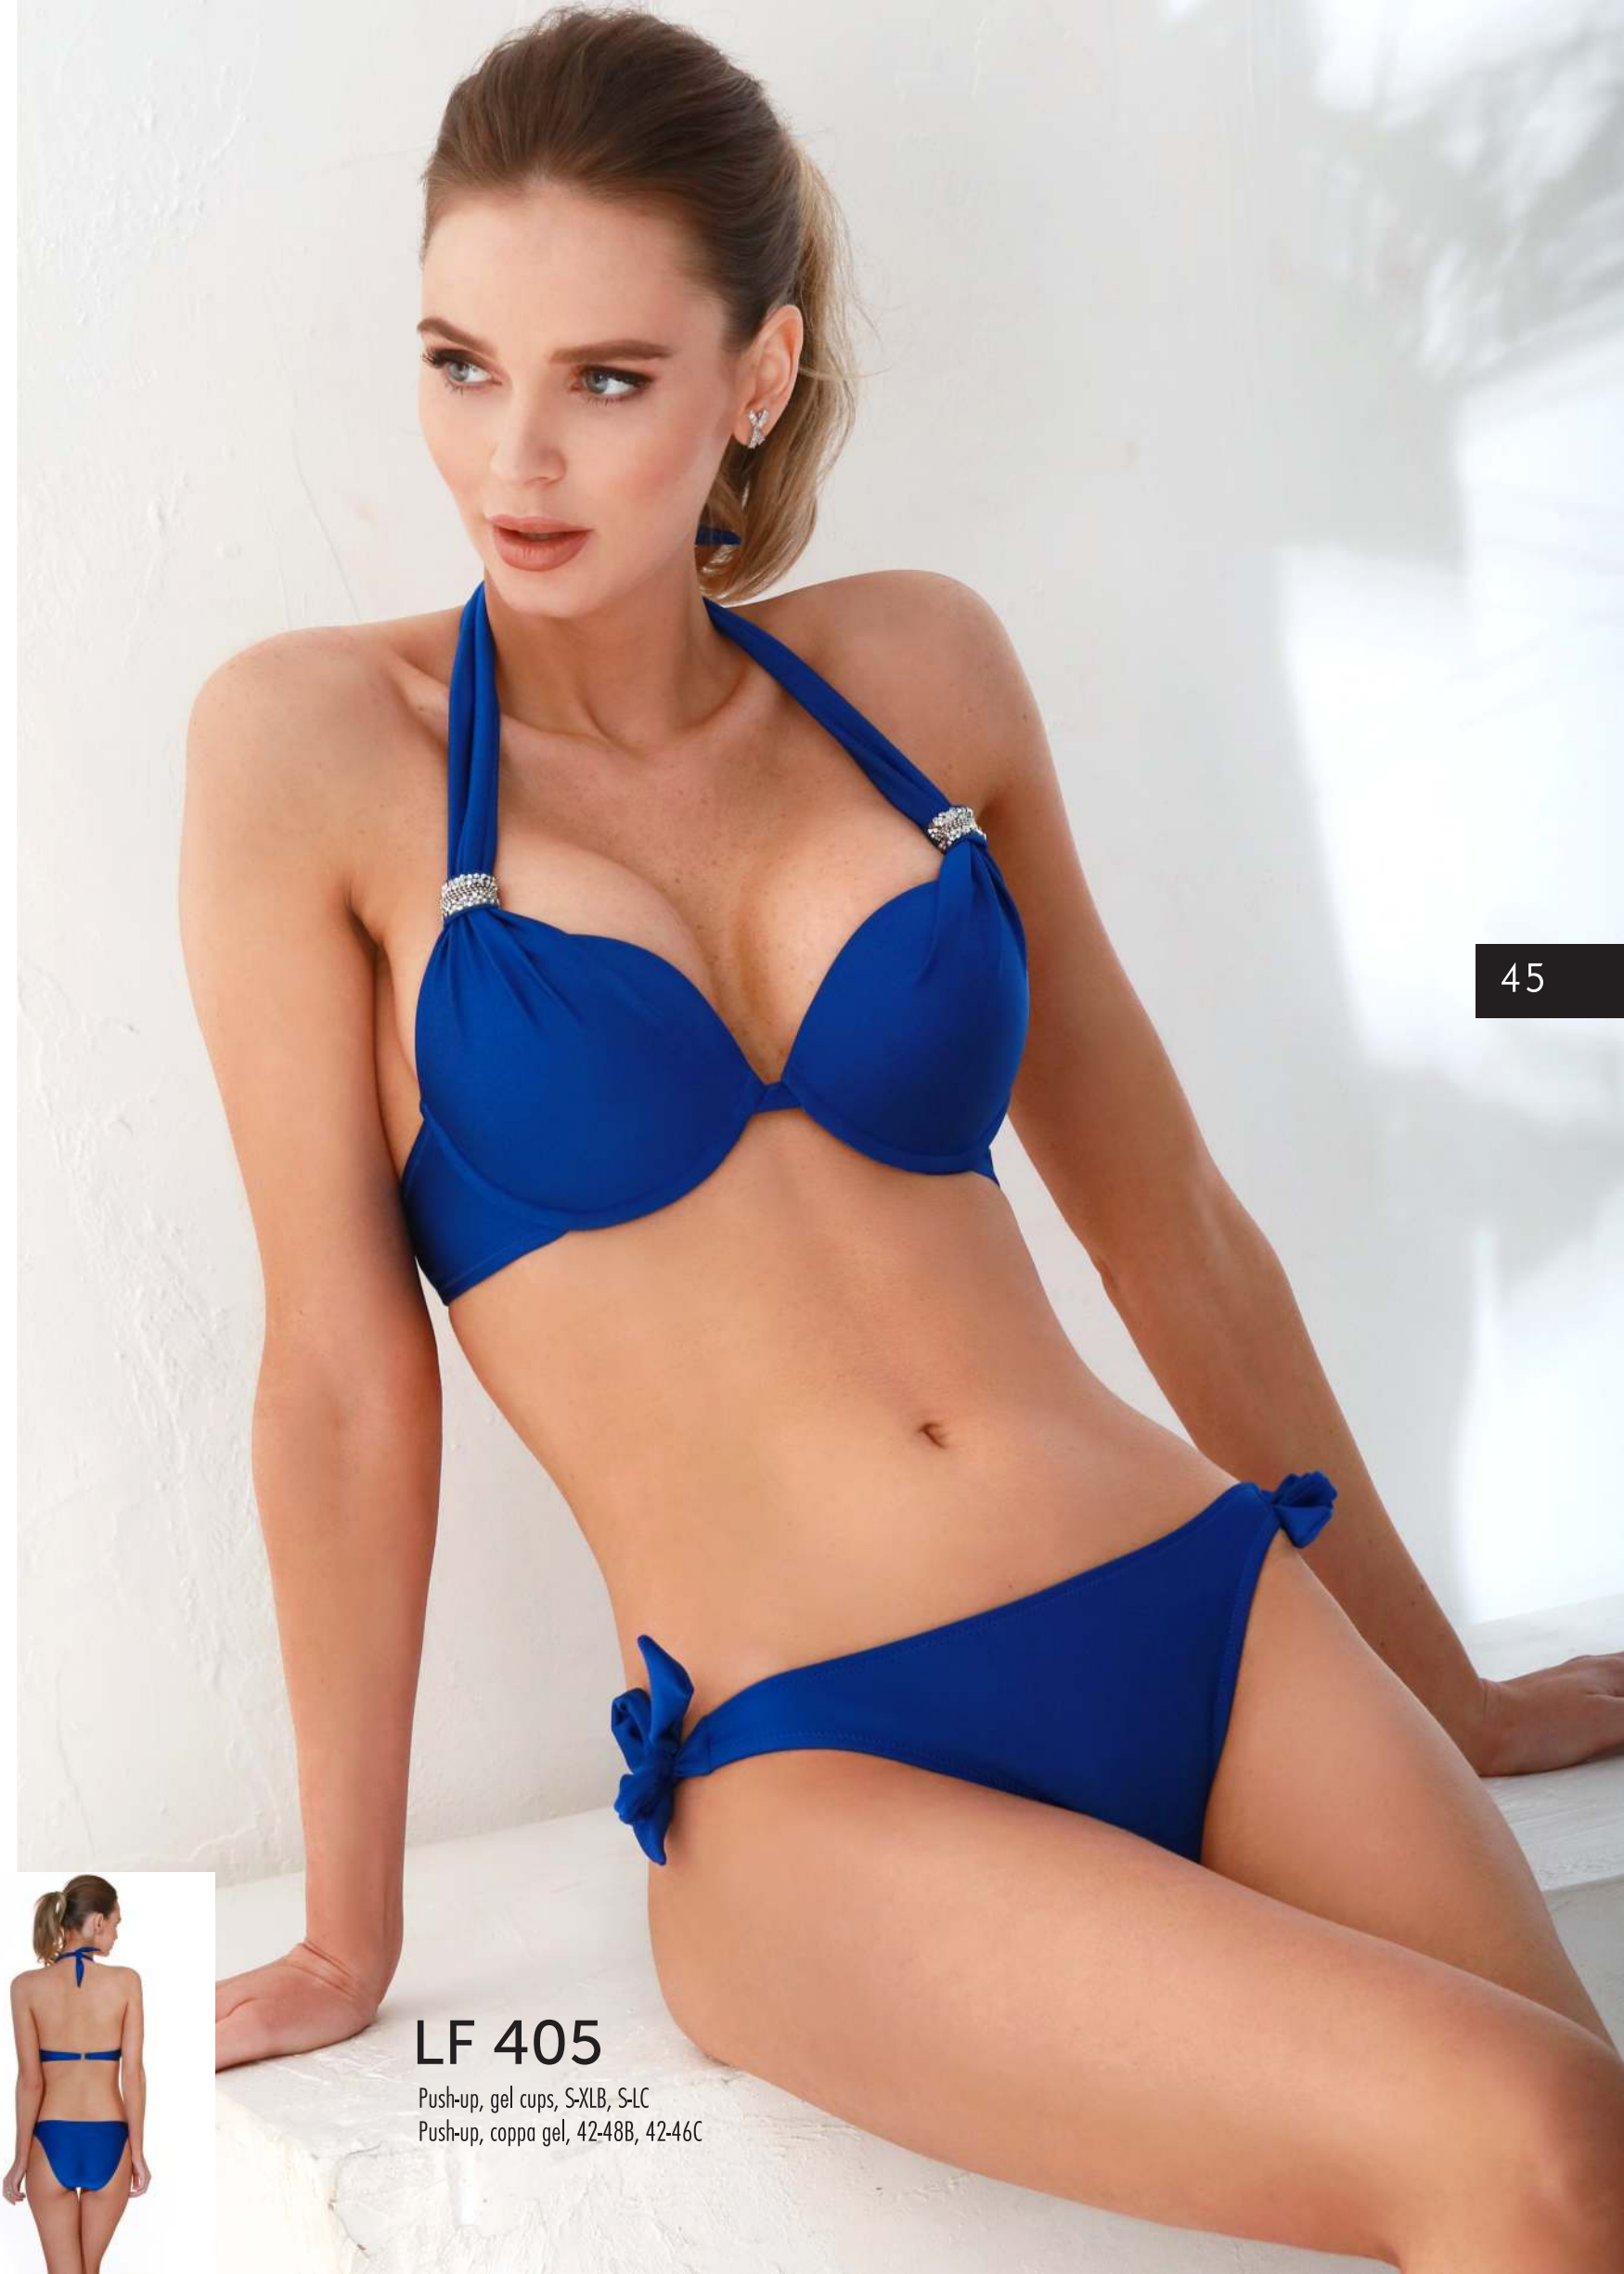

LF 405

Push-up, gel cups, S-XLB, S-LC
Push-up, coppa gel, 42-48B, 42-46C