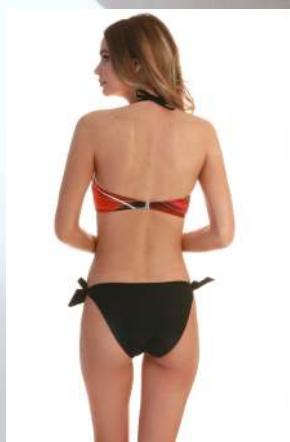

Push-up, mousse cups, S-XLBC
Push-up, coppa mousse, 42-48BC

BI

LF 396D

Push-up, mousse cups, S-XLDE
Push-up, coppa mousse, 42-48DE

RI

Bella

LF 398

Bandeau, removable cups, S-XL
Fascia, coppa estraibile, 42-48