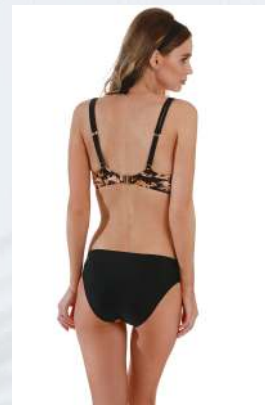

LF 368 I

Push-up, built in soft cups, M-XXLB, M-XLCD
Reggiseno, coppa costruita, 44-50B, 44-48CD

NI