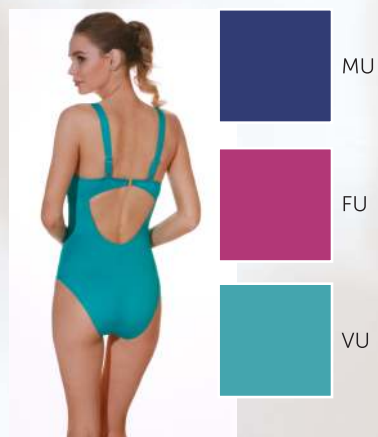

36

Emily

LF 403U

One piece, cups, S-XXL
Intero imbottito, 42-50

37

LF 403I

One piece, cups, S-XXL
Intero imbottito, 42-50

LILLY