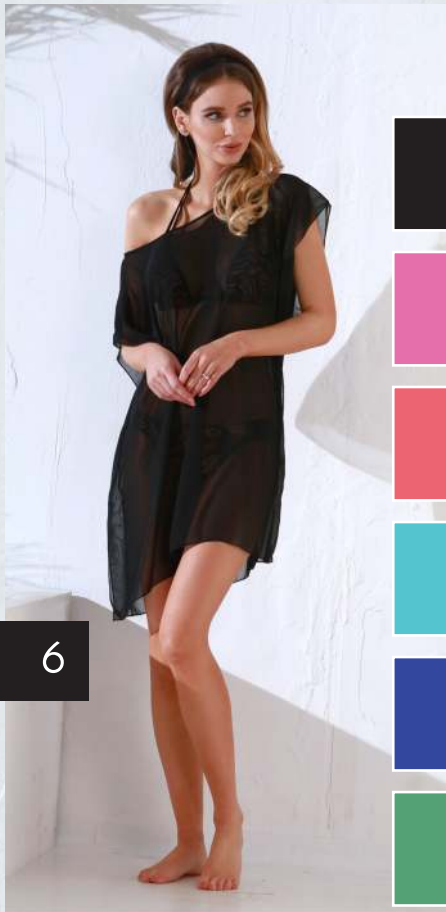

6

LFQ 43

Kaftan, one size
Kaftan, taglia unica

LF 369

Underwire, M-XXLBC, M-XLDE
Reggiseno, con ferretto, 44-50BC, 44-48DE

NI

LF 368 U

NU

LF 368 I

Push-up, built in soft cups, M-XXLB, M-XLCD
Reggiseno, coppa costruita, 44-50B, 44-48CD

NI

Gigi

7

LILLY