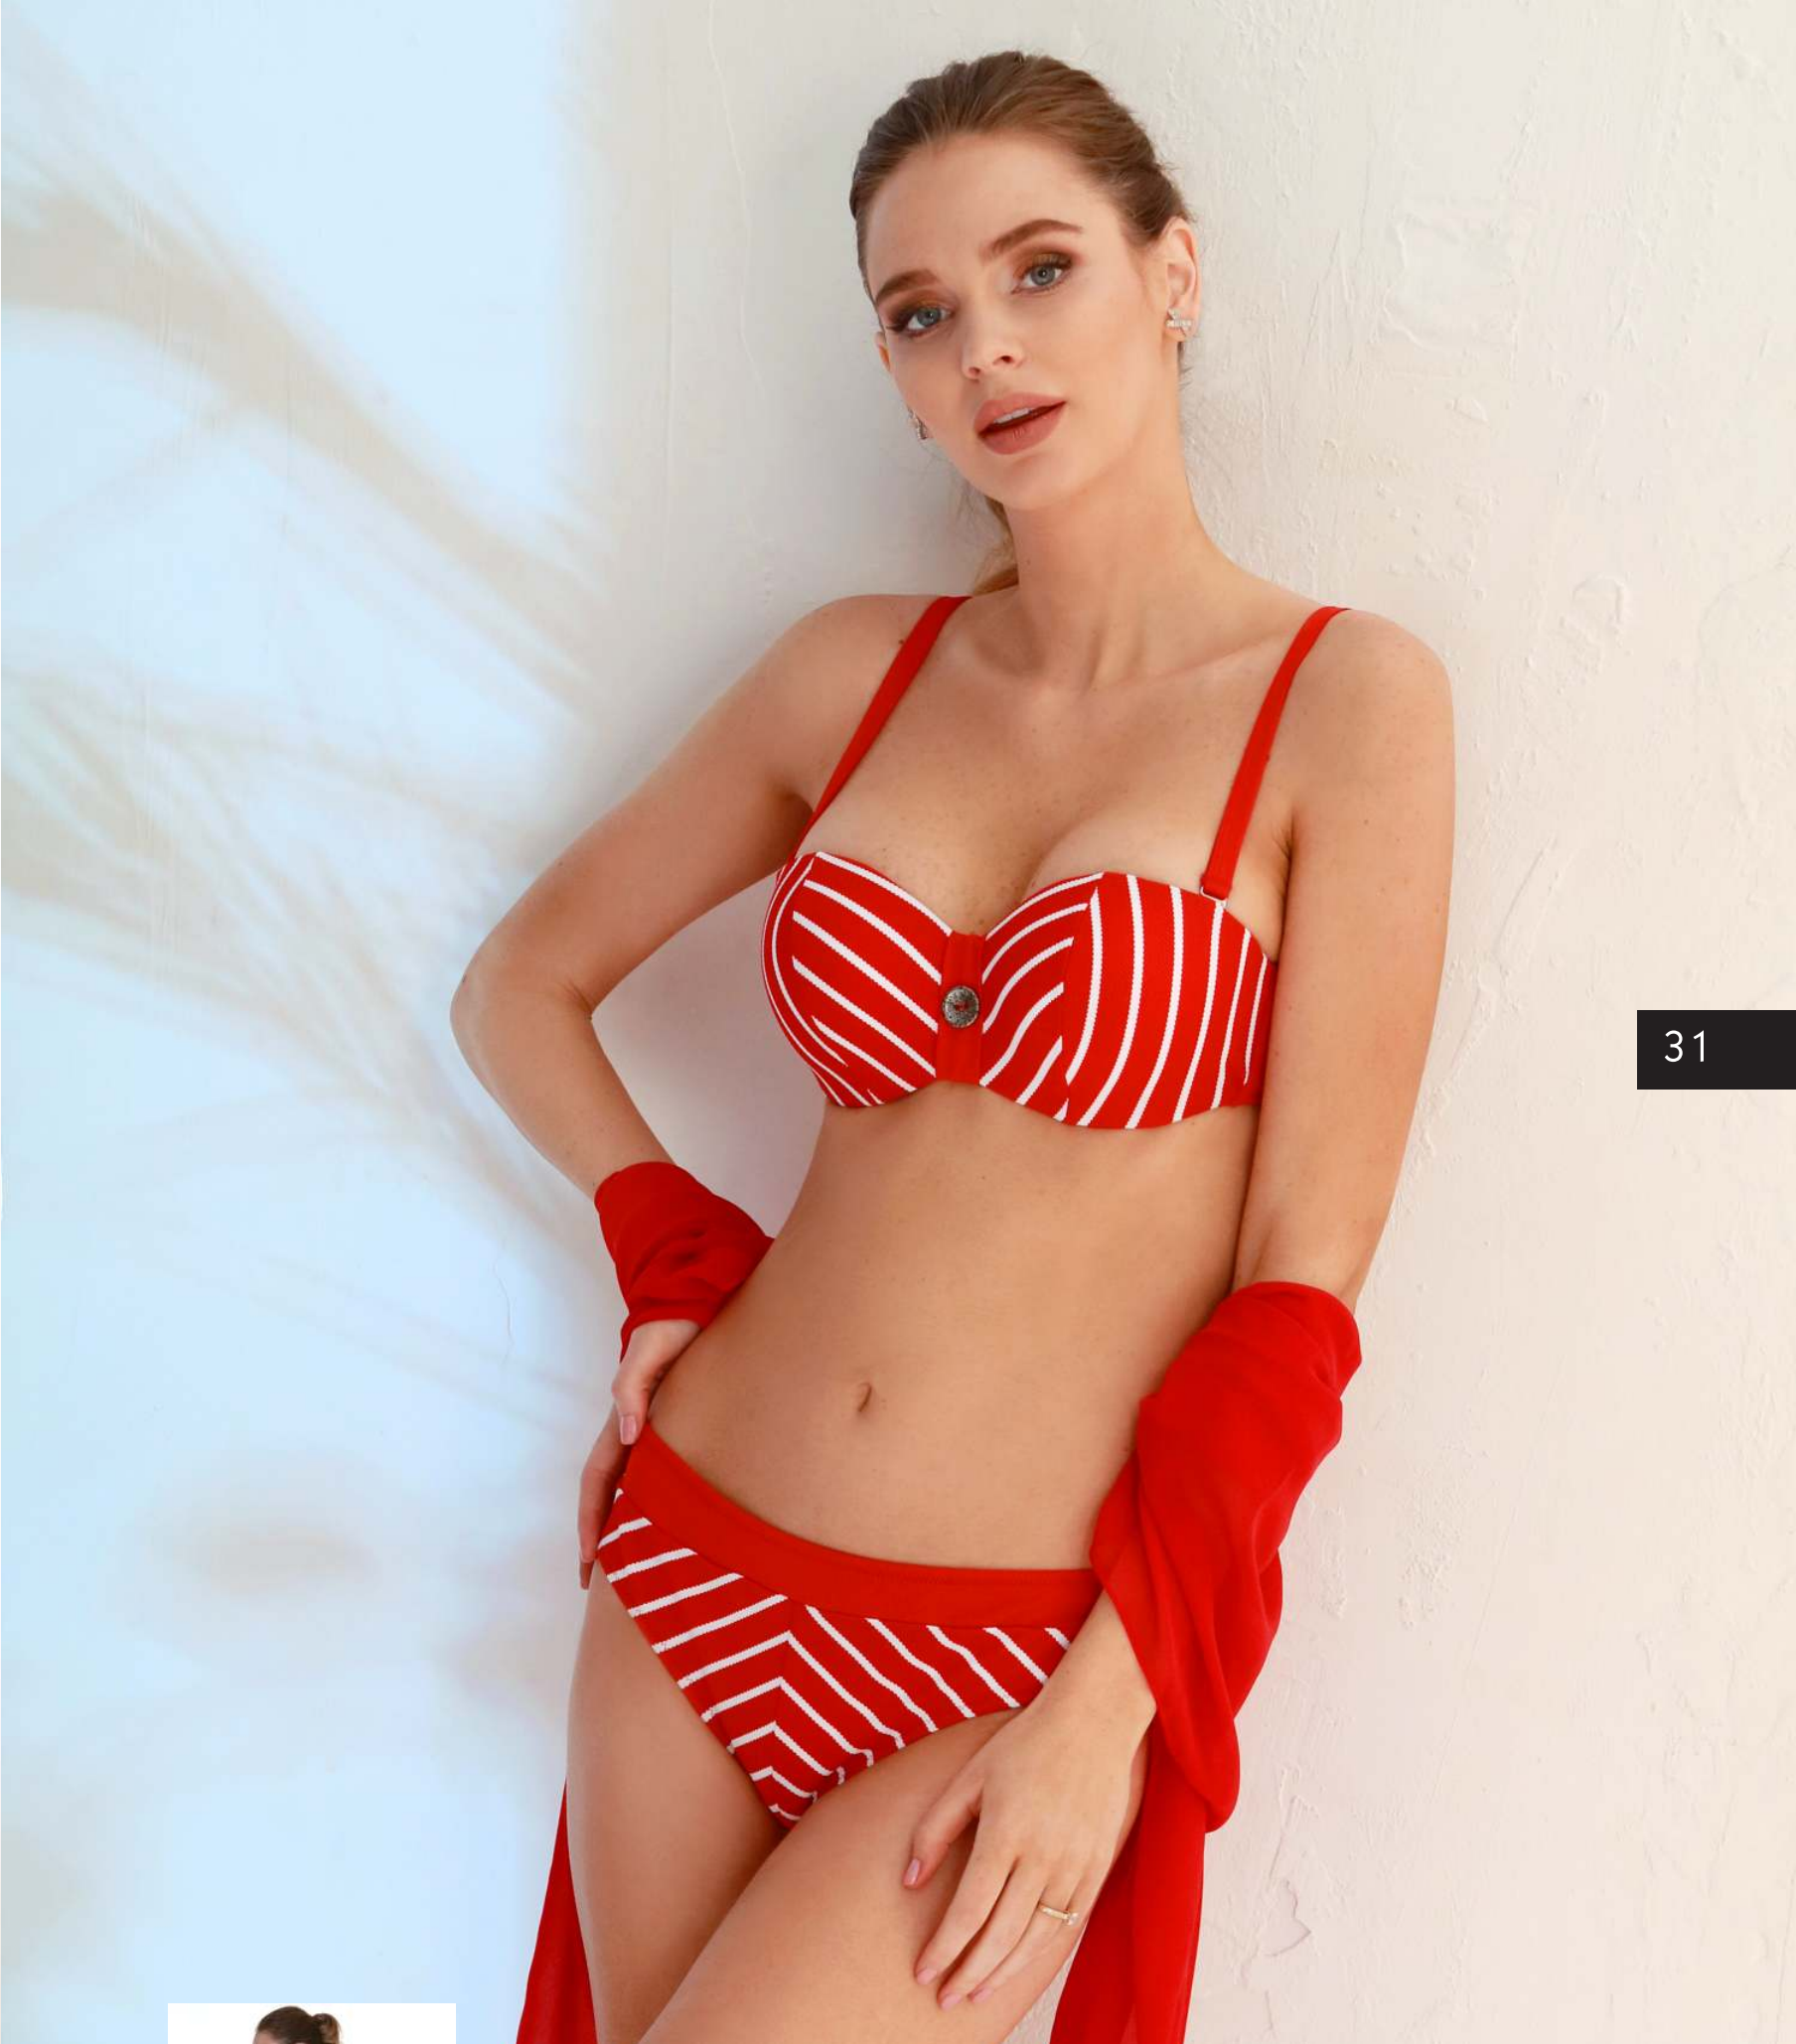

Underwire, L-XXXLB
Reggiseno con ferretto, 46-52B

LF 394D

Underwire, M-XXLCD, M-XLE
Reggiseno con ferretto, 44-50CD, 44-48E

Kendall

30

31

LF 391

Balconette, mousse cups, S-XLBC
Balconcino, coppa mousse, 42-48BC