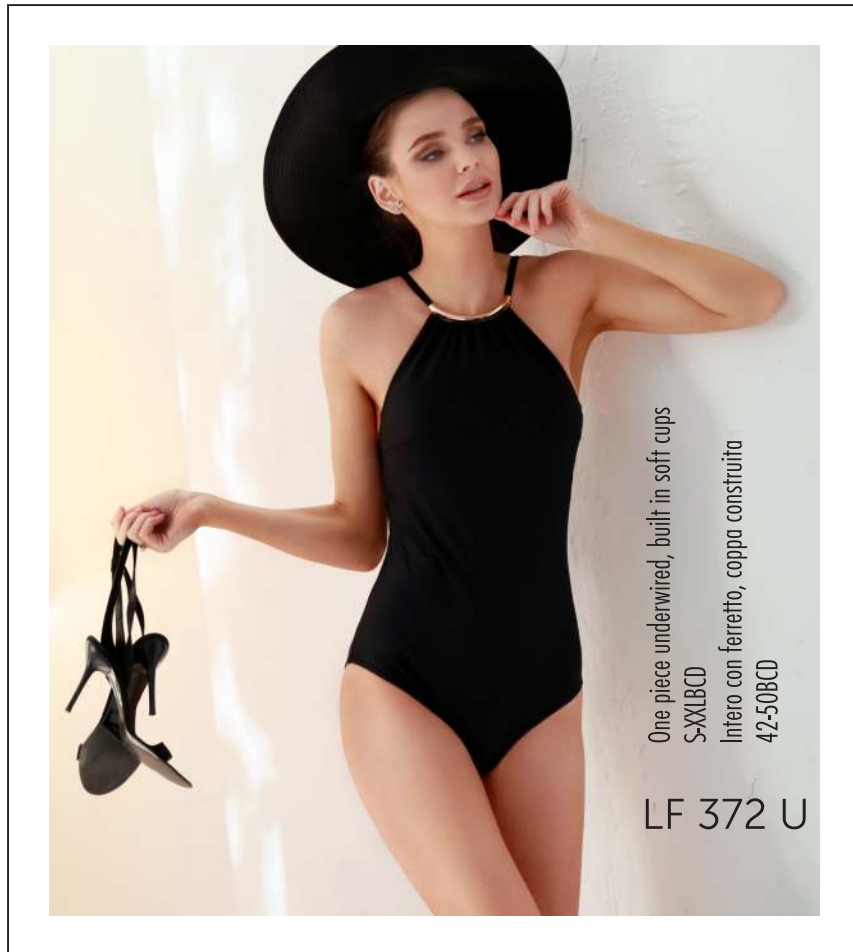

www.jolidon.com

LILLY

swimwear
2020

One piece underwired, built in soft cups
 S-XXLBCD
 Intero con ferretto, coppa costruita
 42-50BCD

LF 372 U

✧ LILLY swimwear 2020

Gigi

1