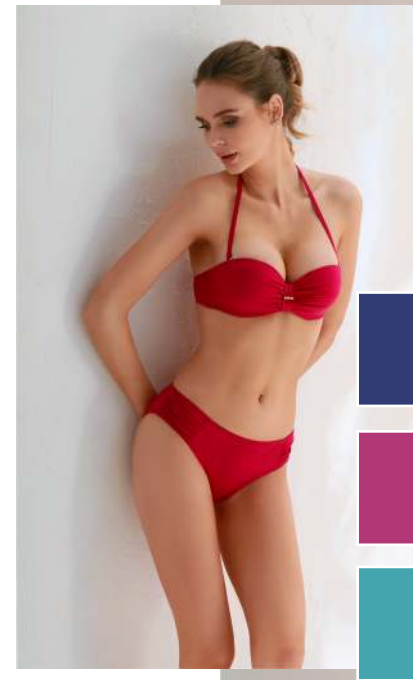

One piece, cups, S-XXL
Intero imbottito, 42-50

 **LILLY**

LF 399U

Triangle, nonpadded, S-XXLBC, S-XLD
Triangolo, non imbottito, 42-50BC, 42-48D

LF 399I

Emily

LF 400U

Balconette, gradual cups, S-XLBC
Balconcino, coppa graduata, 42-48BC