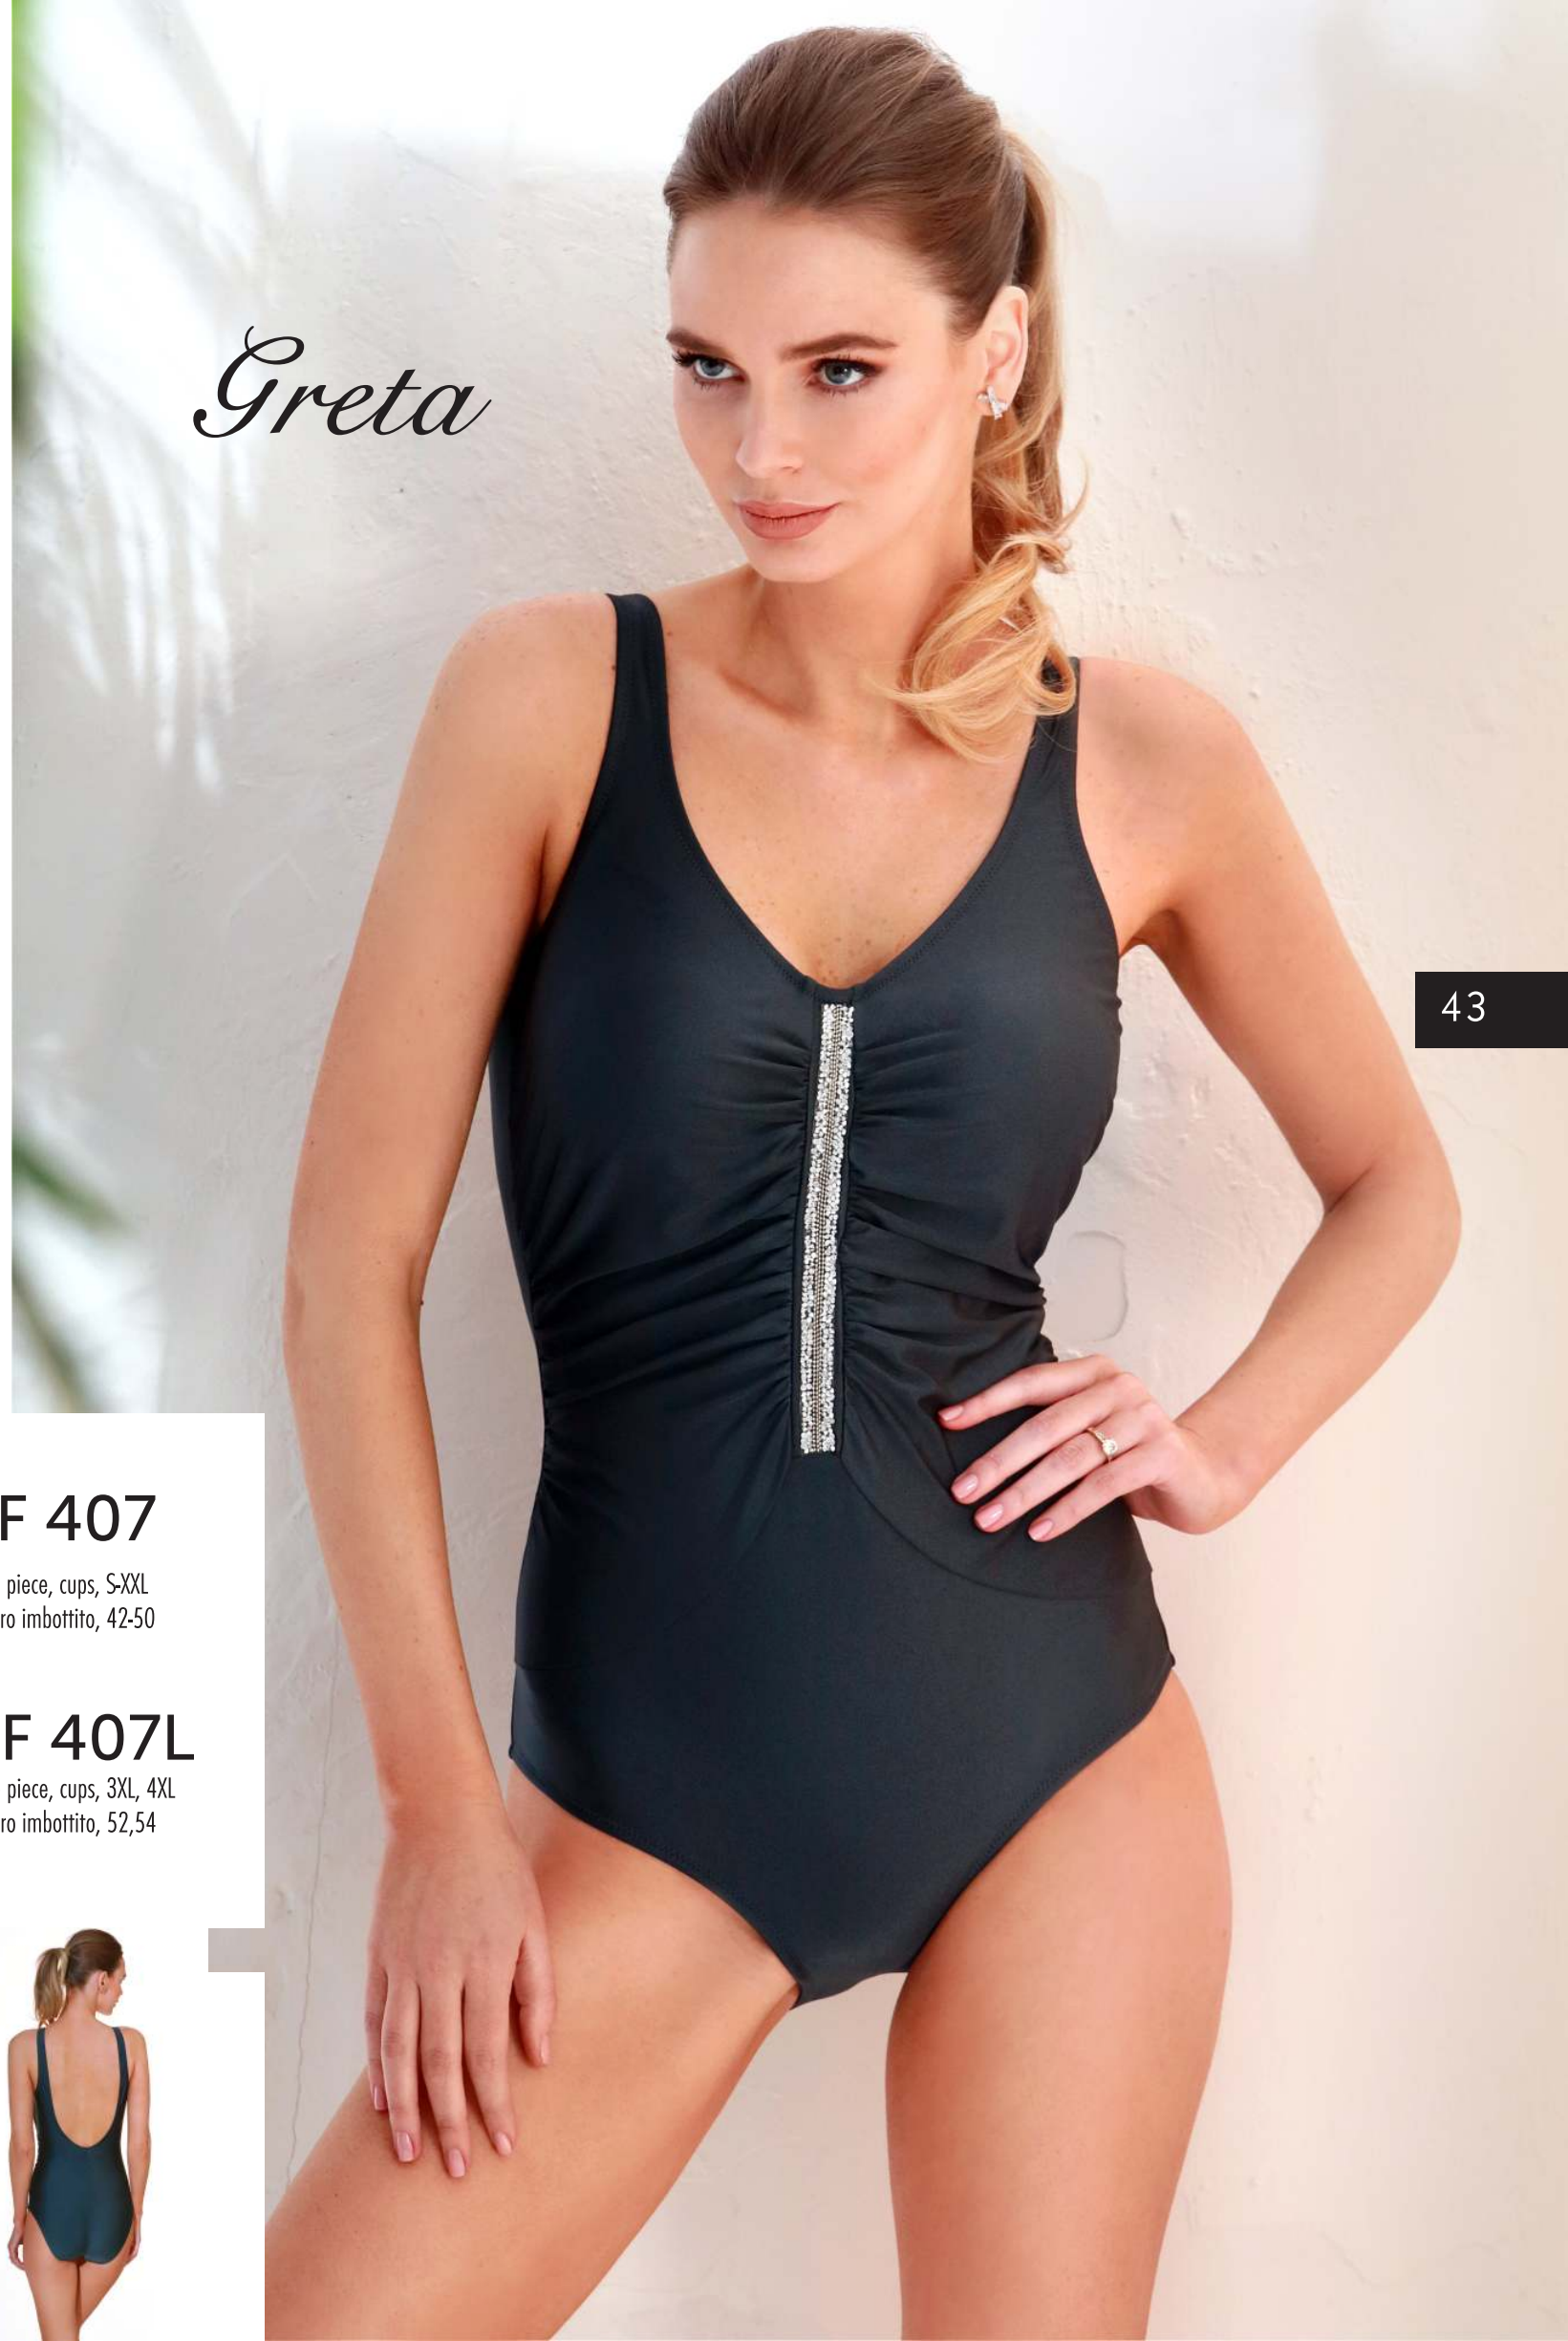

 LILLY

42

LF 406

Push-up, mousse cups, S-XLBC
Push-up, coppa mousse, 42-48BC

LF 406D

Push-up, mousse cups, S-XLD
Push-up, coppa mousse, 42-48D

Greta

43